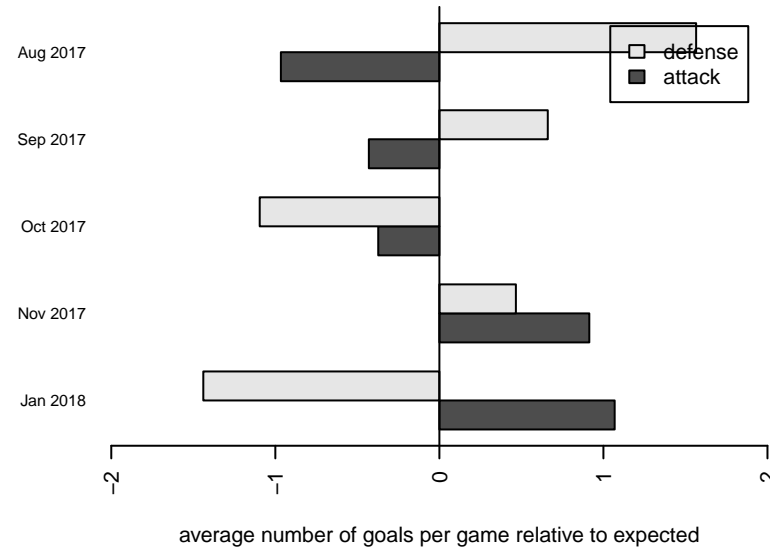

Performance relative to 13 month average