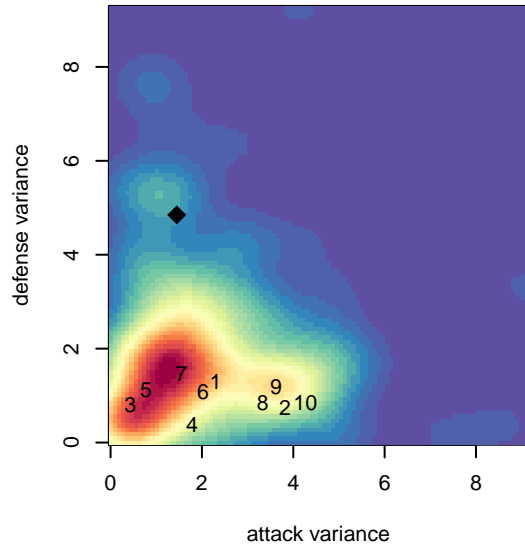

# Kent United Green B99

Kent United  
 Kent, WA  
 B99 total strength=1519  
 attack=19.15 defense=7.62  
 fall league = NPSL DIVISION 1 (99) U19

alt names used:  
 Kent United B99 Green  
 Kent United B99 Green  
 Kent United B99 Green  
 Kent United – B99 Green

Venues played:  
 2017 Xtreme Cup BU17 Gold – 19  
 2017 Labor Day Cup BU19  
 2017 NPSL DIVISION 1 (99) U19  
 2017 Founders Cup B99 Div A

**Kent United Green B99**  
 Dots are actual minus expected GF (blue circles) and GA (red triangles).  
 Blue line is smoothed change in attack strength. Red is smoothed change in defense strength.

**attack and defense variance (black dot)  
relative to other teams  
and top 10 in region**

**attack and defense rating  
relative to others at age  
and all opponents in last 13 months**

**Performance relative to 13 month average**