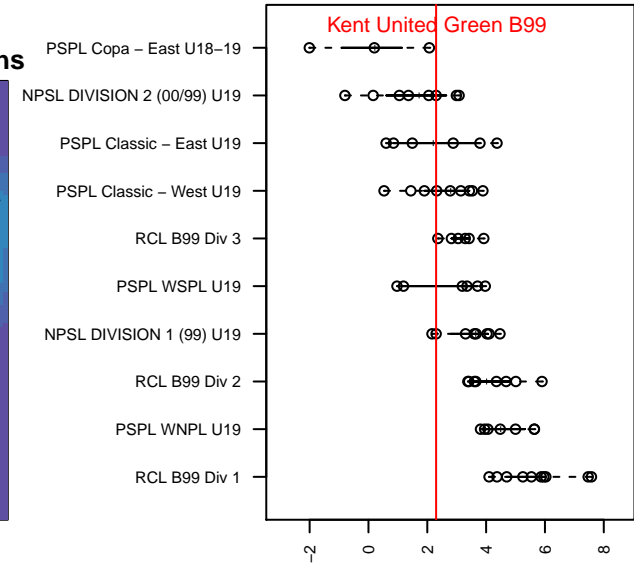

# Kent United Green B99

Kent United  
 Kent, WA  
 B99 total strength=1519  
 attack=19.15 defense=7.62  
 fall league = NPSL DIVISION 1 (99) U19

alt names used:  
 Kent United B99 Green  
 Kent United B99 Green  
 Kent United B99 Green  
 Kent United – B99 Green

Venues played:  
 2017 Xtreme Cup BU17 Gold – 19  
 2017 Labor Day Cup BU19  
 2017 NPSL DIVISION 1 (99) U19  
 2017 Founders Cup B99 Div A

**Kent United Green B99**  
 Dots are actual minus expected GF (blue circles) and GA (red triangles).  
 Blue line is smoothed change in attack strength. Red is smoothed change in defense strength.

**attack and defense variance (black dot)  
relative to other teams  
and top 10 in region**

**attack and defense rating  
relative to others at age  
and all opponents in last 13 months**

**Performance relative to 13 month average**