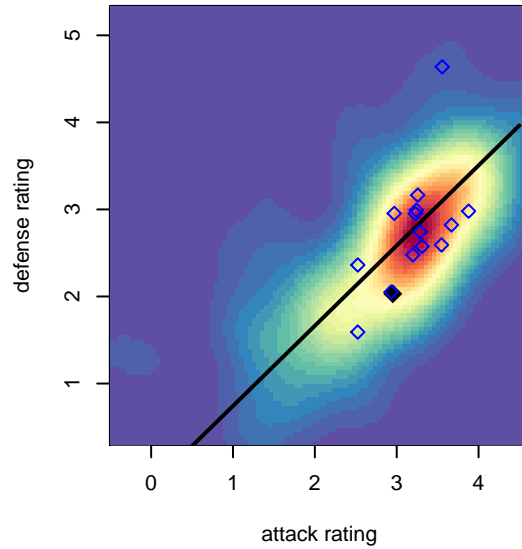

# Kent United Green B99

Kent United  
 Kent, WA  
 B99 total strength=1519  
 attack=19.15 defense=7.62  
 fall league = NPSL DIVISION 1 (99) U19

alt names used:  
 Kent United B99 Green  
 Kent United B99 Green  
 Kent United B99 Green  
 Kent United – B99 Green

Venues played:  
 2017 Xtreme Cup BU17 Gold – 19  
 2017 Labor Day Cup BU19  
 2017 NPSL DIVISION 1 (99) U19  
 2017 Founders Cup B99 Div A

**Kent United Green B99**  
 Dots are actual minus expected GF (blue circles) and GA (red triangles).  
 Blue line is smoothed change in attack strength. Red is smoothed change in defense strength.

**attack and defense variance (black dot)  
relative to other teams  
and top 10 in region**

**attack and defense rating  
relative to others at age  
and all opponents in last 13 months**

**Performance relative to 13 month average**