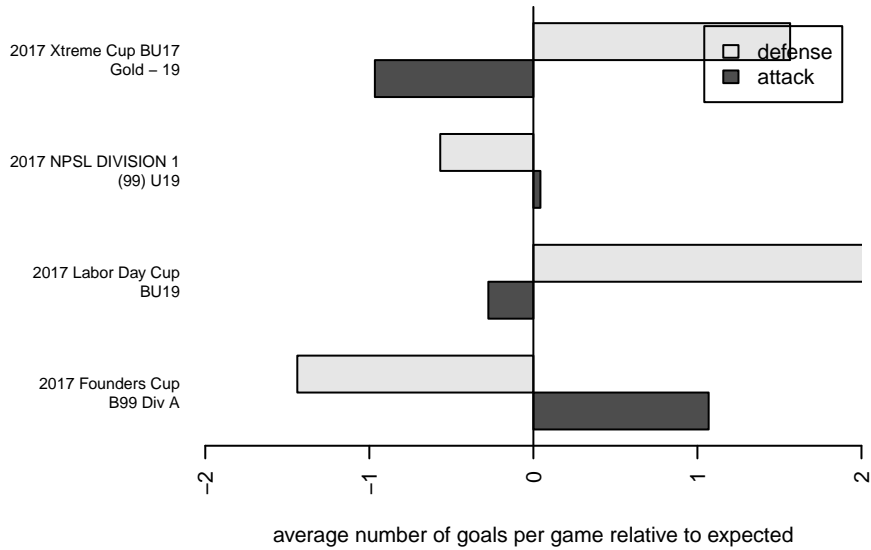

# Kent United Green B99

Kent United  
 Kent, WA  
 B99 total strength=1519  
 attack=19.15 defense=7.62  
 fall league = NPSL DIVISION 1 (99) U19

alt names used:  
 Kent United B99 Green  
 Kent United B99 Green  
 Kent United B99 Green  
 Kent United – B99 Green

Venues played:  
 2017 Xtreme Cup BU17 Gold – 19  
 2017 Labor Day Cup BU19  
 2017 NPSL DIVISION 1 (99) U19  
 2017 Founders Cup B99 Div A

**Kent United Green B99**  
 Dots are actual minus expected GF (blue circles) and GA (red triangles).  
 Blue line is smoothed change in attack strength. Red is smoothed change in defense strength.

**attack and defense variance (black dot)  
relative to other teams  
and top 10 in region**

**attack and defense rating  
relative to others at age  
and all opponents in last 13 months**

**Performance relative to 13 month average**